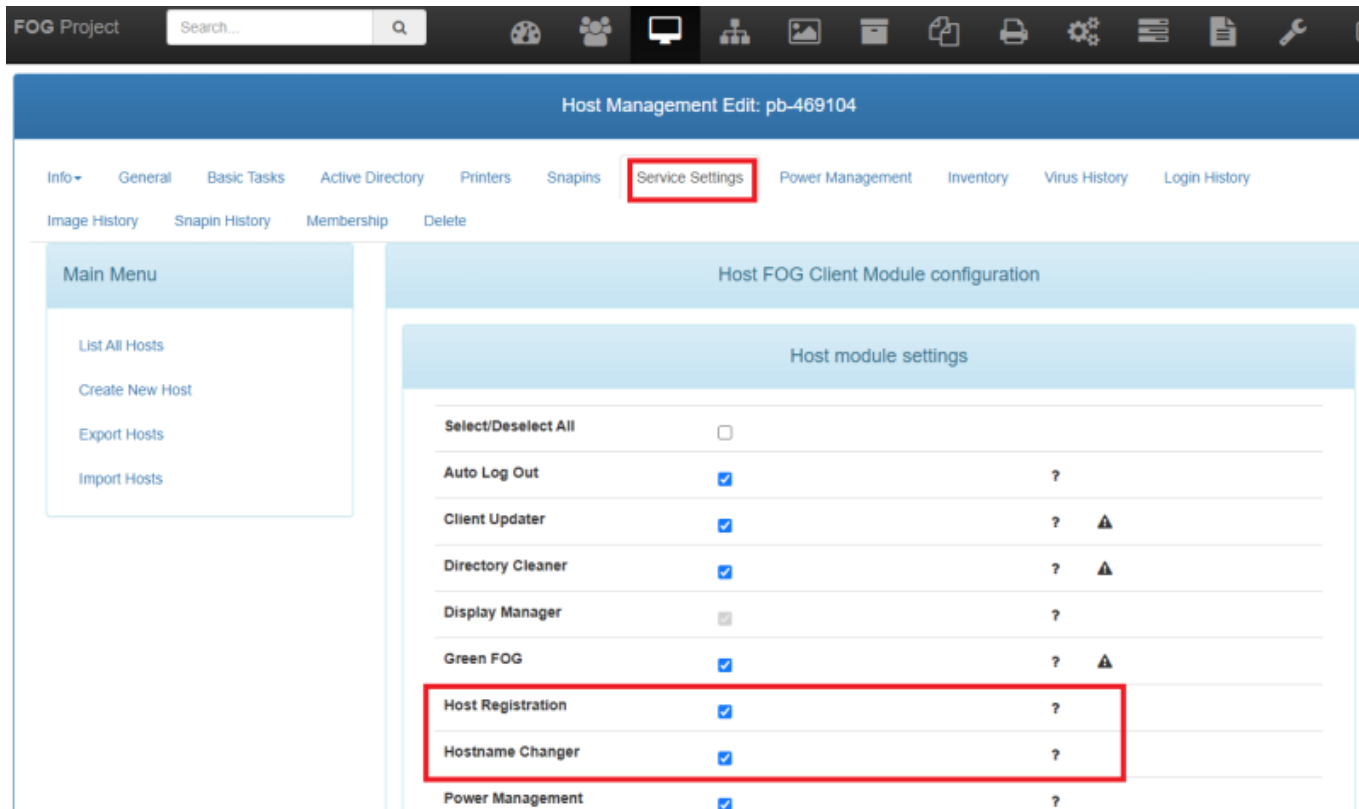

- **Inventory:** mostra diversas informações do computador, para consulta apenas